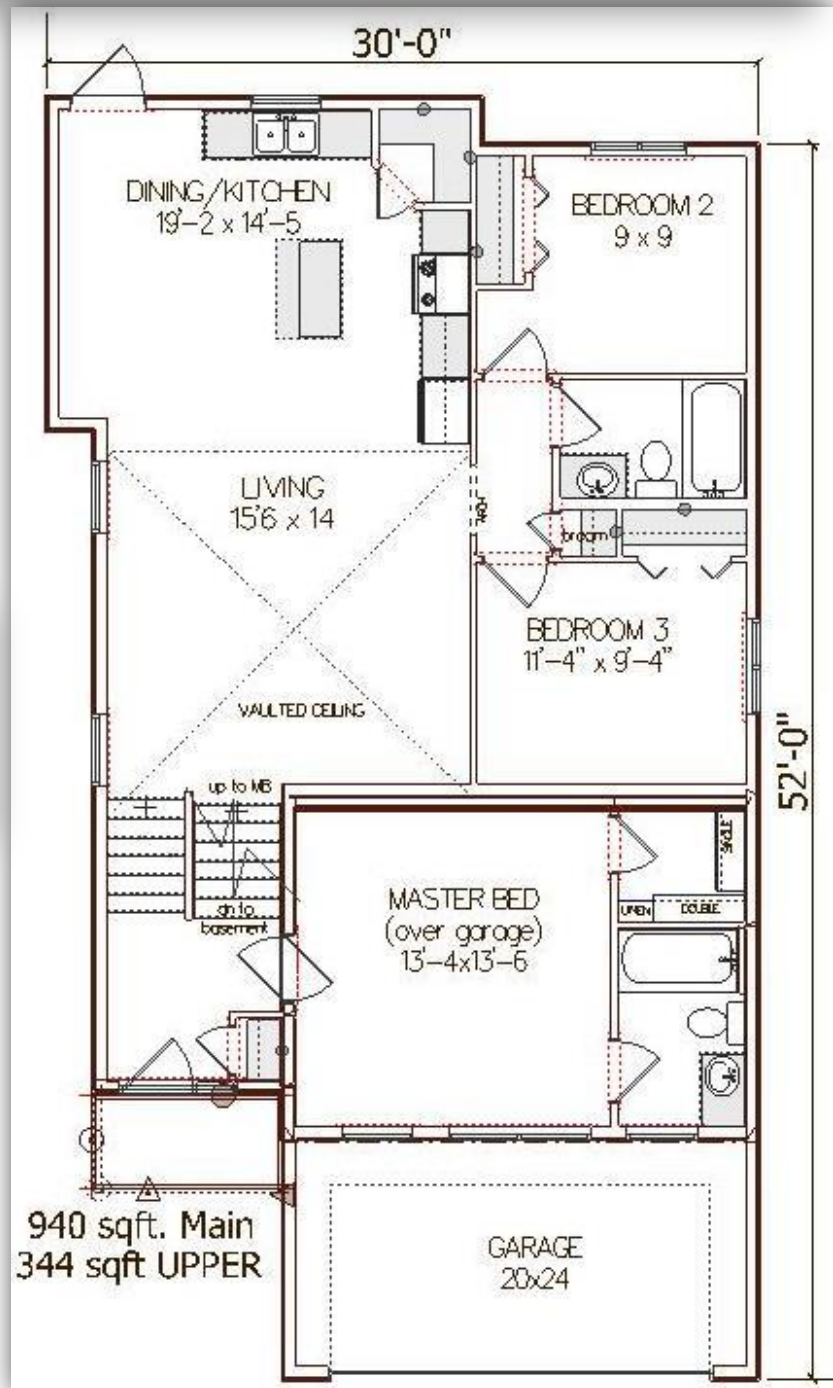

Bi-Level

The Alder

1284 Square Feet

Job 14-333

FOR SALE
NOW!

Living-
15'x14'
Kitchen/Dining-
19'-2" x 14'-5"
Bedroom 2-
9' x 9'
Bedroom 3-
11'-4" x 9'-4"
Master
Bedroom-
13'-4" x 13'-6"

This Model Features

- Open Concept Kitchen, Living, & Dining Room with Vaulted Ceilings
- Large Corner Pantry
- Large Island with Raised or Flush Eating Bar
- Single Garden Door off Kitchen to Future Deck
- Master Bedroom Features Large Walk in Closet and Ensuite
- 9' Ceilings Upstairs and Down
- Laminate flooring in the kitchen, living, dining, hallway and Master Bedroom
- Large front entry with a direct access garage
- Window grills in the front windows

Please call for more information
780-594-4605

Trevor Benoit, Sales Agent
www.valuemasterhomes.com

Bi-Level

FOR SALE
NOW!

The Alder

1284 Square Feet

Job 14-333

Please call for more information
780-594-4605