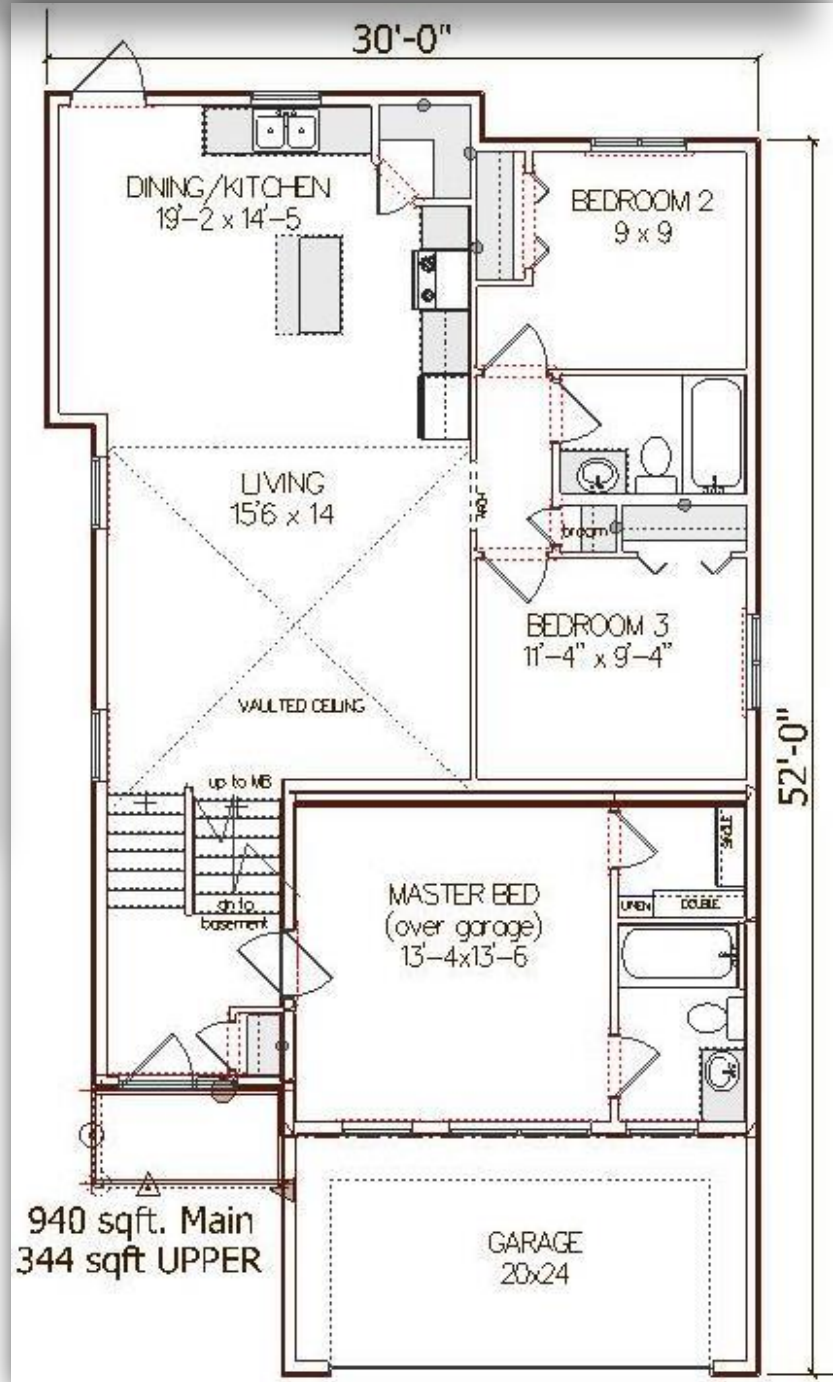

Bi-Level

The Alder

1284 Square Feet

Job 14-337

FOR SALE
NOW!

Living-
15'x14'
Kitchen/Dining-
19'-2" x 14'-5"
Bedroom 2-
9' x 9'
Bedroom 3-
11'-4" x 9'-4"
**Master
Bedroom-**
13'-4" x 13'-6"

This Model Features

- Open Concept Kitchen, Living, & Dining Room with Vaulted Ceilings
- Large Corner Pantry
- Large Island with Raised or Flush Eating Bar
- Single Garden Door off Kitchen to Future Deck
- Master Bedroom Features Large Walk in Closet and Ensuite
- 9' Ceilings Upstairs and Down
- Laminate flooring in the kitchen, living, dining, hallway and Master Bedroom
- Large front entry with a direct access garage
- Window grills in the front windows

Please call for more information
780-594-4605

Trevor Benoit, Sales Agent
www.valuemasterhomes.com

Bi-Level

FOR SALE
NOW!

The Alder

1284 Square Feet

Job 14-337

Please call for more information
780-594-4605